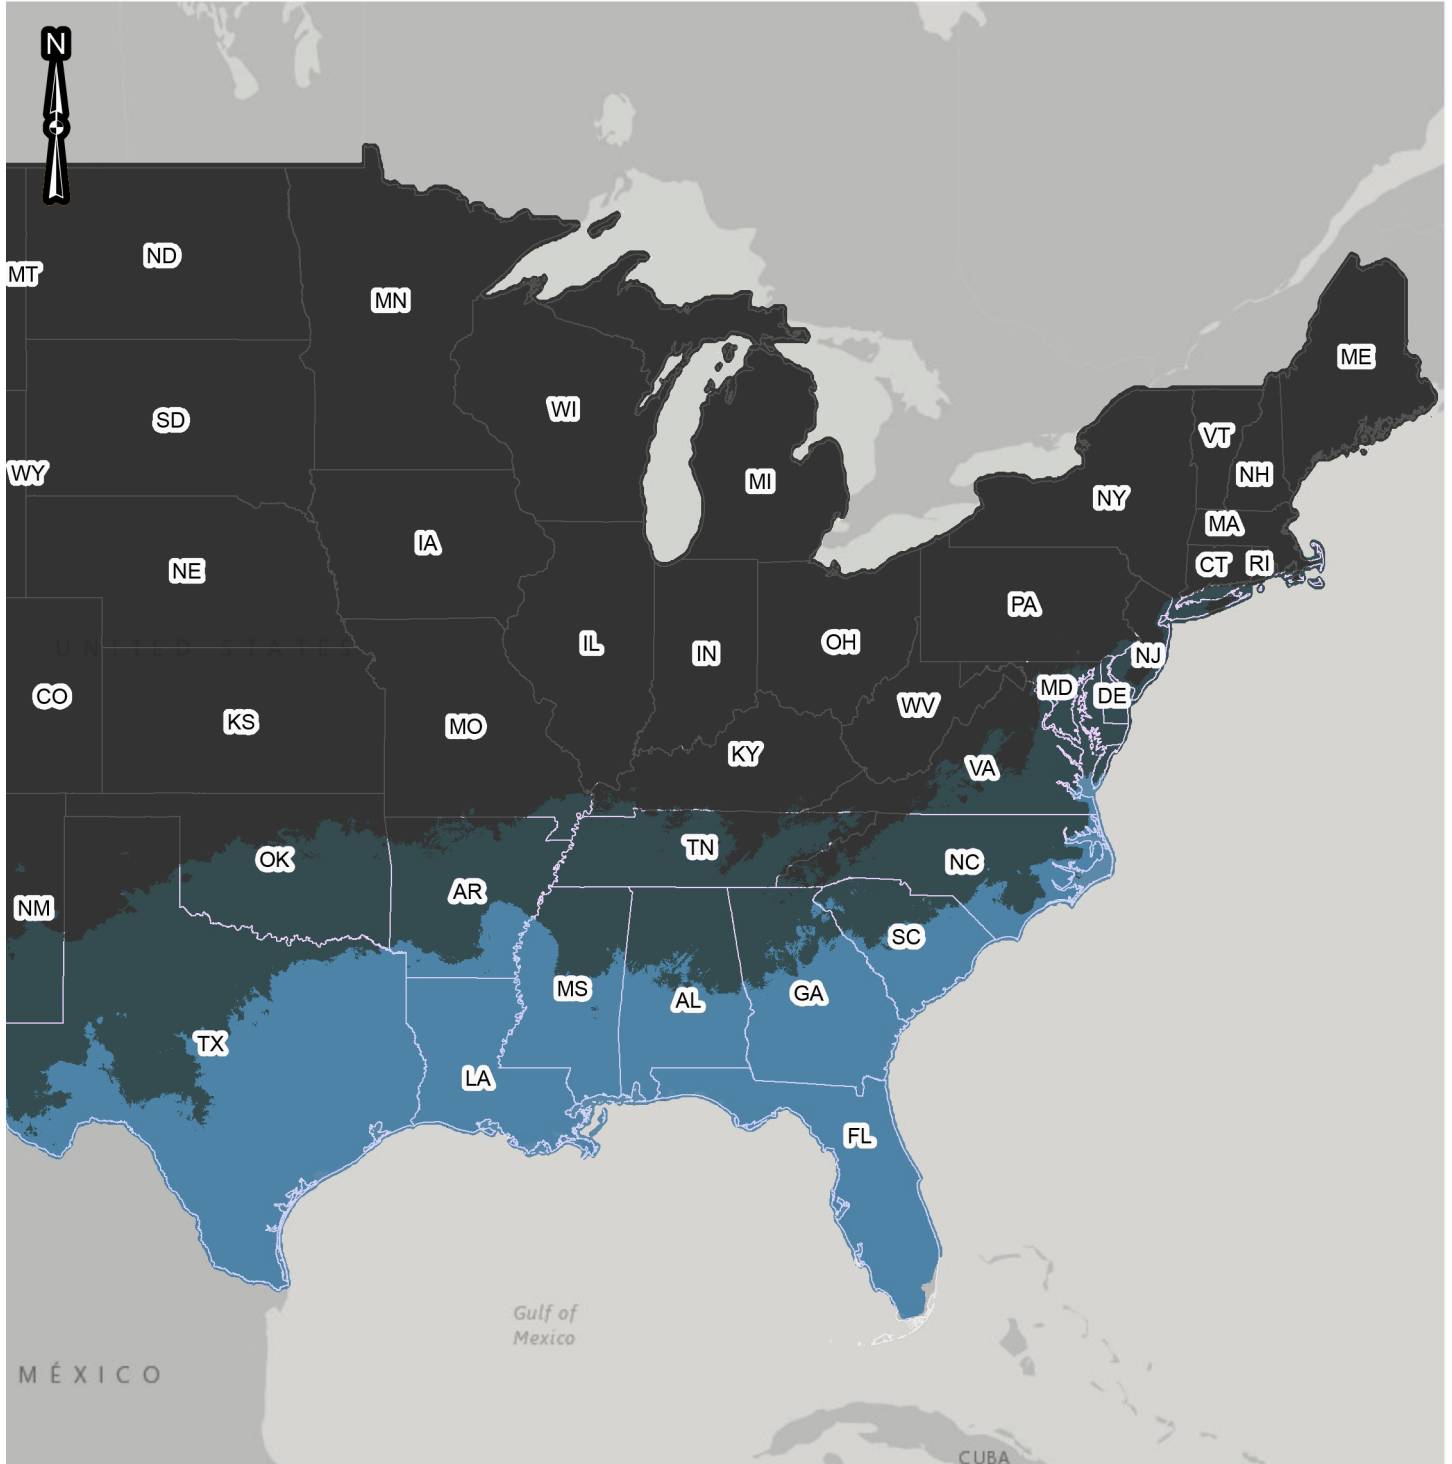

## Geographic range

Northern Bass

Hybrid Bass

Florida Bass

# RED HILLS FISHERY

Geographic range within climate zones

Northern Bass

Hybrid Bass

Florida Bass

# RED HILLS FISHERY

## Climate zones

3a: -40 to -35	5b: -15 to -10	8a: 10 to 15	10b: 35 to 40
3b: -35 to -30	6a: -10 to -5	8b: 15 to 20	11a: 40 to 45
4a: -30 to -25	6b: -5 to 0	9a: 20 to 25	11b: 45 to 50
4b: -25 to -20	7a: 0 to 5	9b: 25 to 30	12a: 50 to 55
5a: -20 to -15	7b: 5 to 10	10a: 30 to 35	State Boundaries