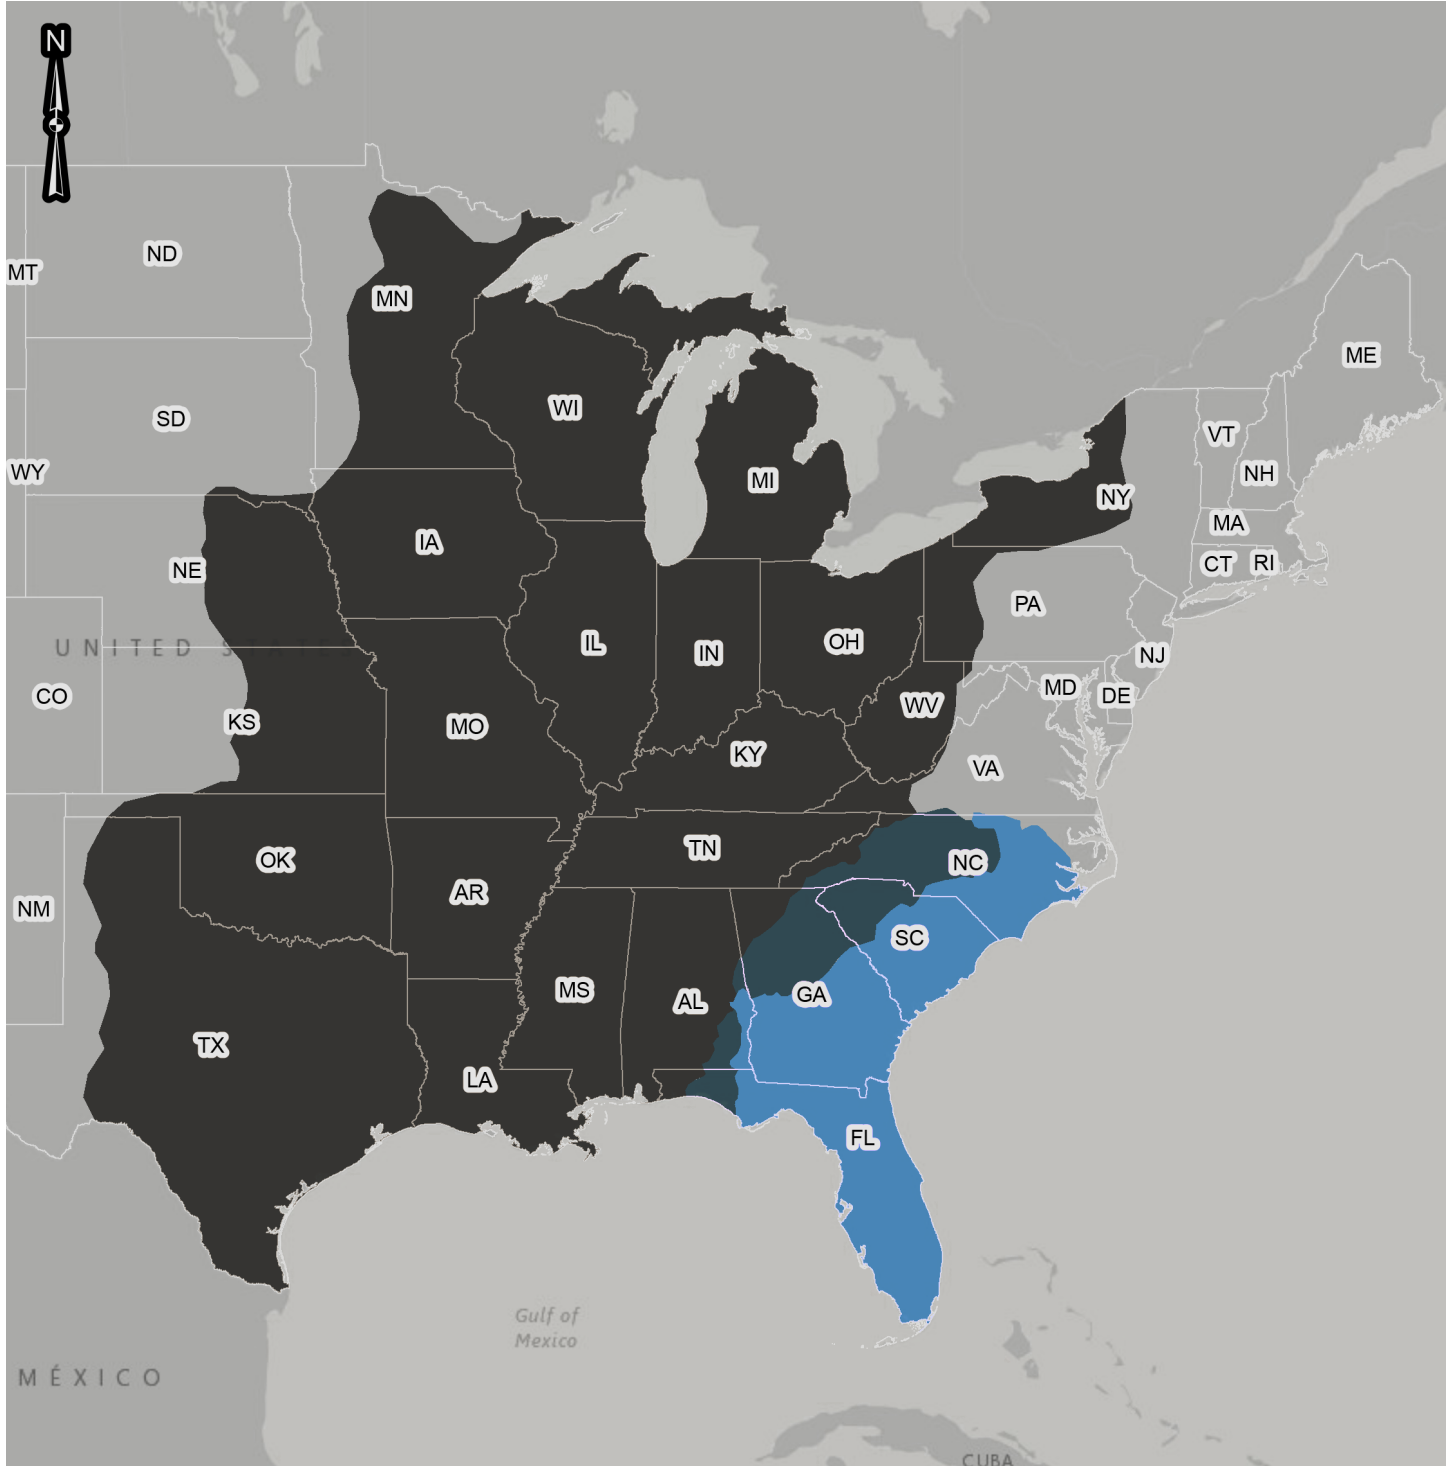

## Geographic range

Northern Bass

Hybrid Bass

Florida Bass

# RED HILLS FISHERY

Geographic range within climate zones

Northern Bass

Hybrid Bass

Florida Bass

# RED HILLS FISHERY

## Climate zones

3a: -40 to -35	5b: -15 to -10	8a: 10 to 15	10b: 35 to 40
3b: -35 to -30	6a: -10 to -5	8b: 15 to 20	11a: 40 to 45
4a: -30 to -25	6b: -5 to 0	9a: 20 to 25	11b: 45 to 50
4b: -25 to -20	7a: 0 to 5	9b: 25 to 30	12a: 50 to 55
5a: -20 to -15	7b: 5 to 10	10a: 30 to 35	State Boundaries