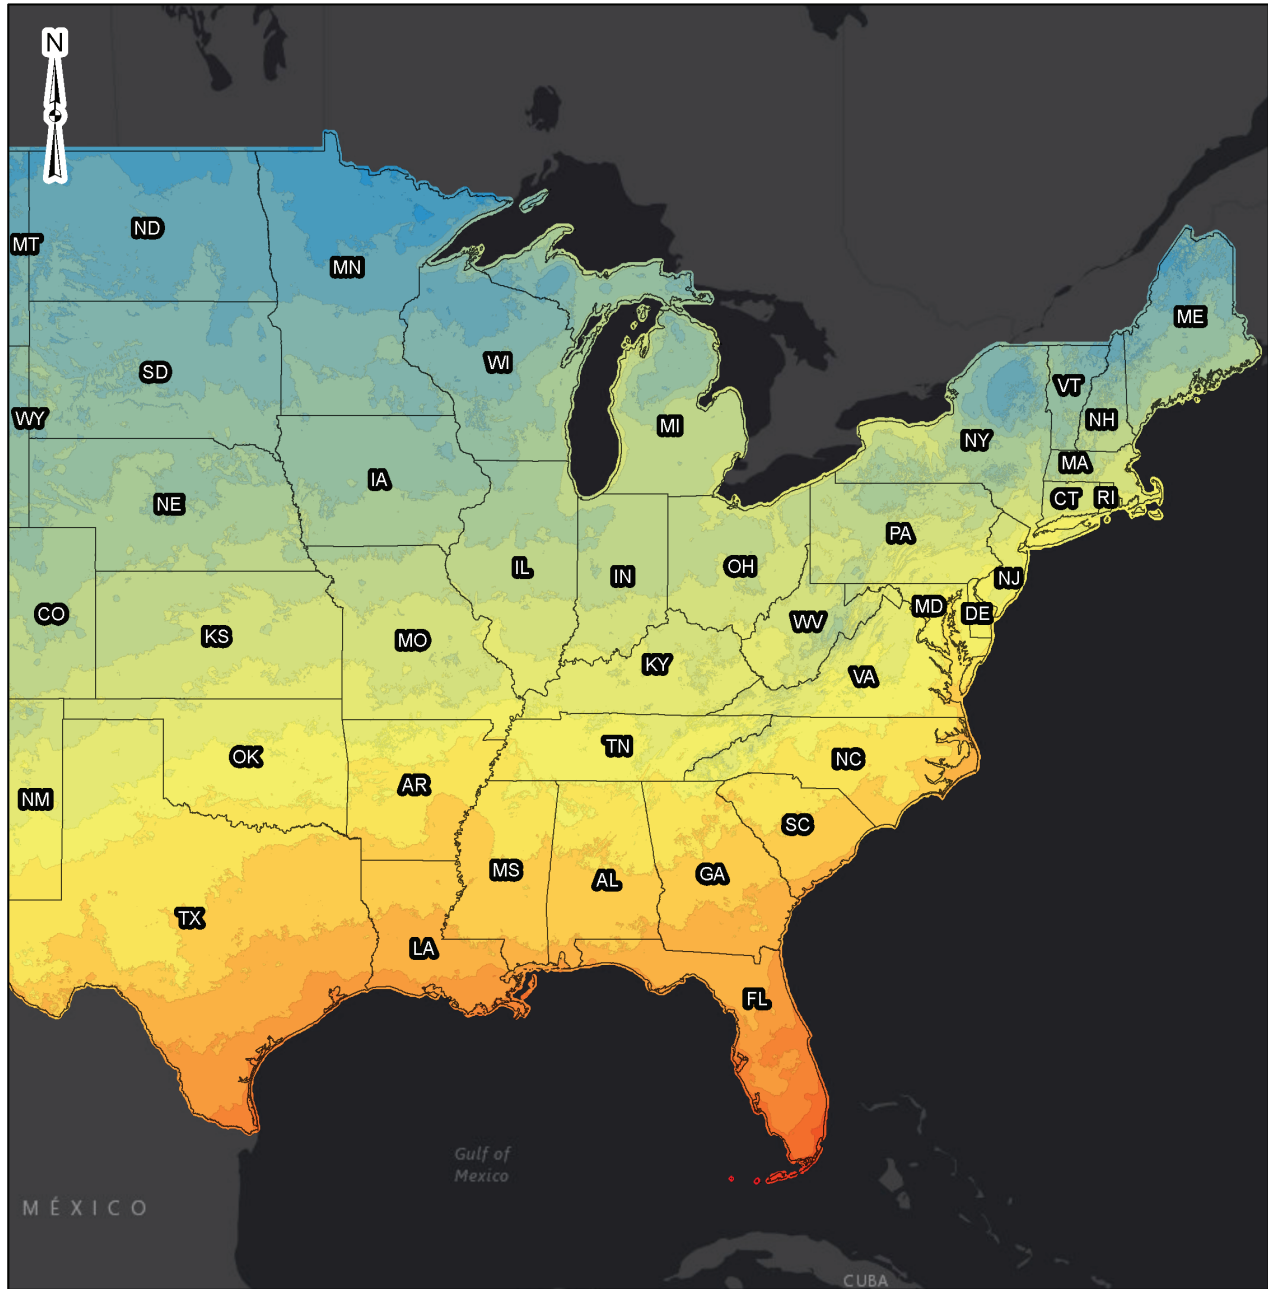

## Geographic range

Northern Bass

Hybrid Bass

Florida Bass

# RED HILLS FISHERY

Geographic range within climate zones

Northern Bass

Hybrid Bass

Florida Bass

## Climate zones

3a: -40 to -35	5b: -15 to -10	8a: 10 to 15	10b: 35 to 40
3b: -35 to -30	6a: -10 to -5	8b: 15 to 20	11a: 40 to 45
4a: -30 to -25	6b: -5 to 0	9a: 20 to 25	11b: 45 to 50
4b: -25 to -20	7a: 0 to 5	9b: 25 to 30	12a: 50 to 55
5a: -20 to -15	7b: 5 to 10	10a: 30 to 35	State Boundaries